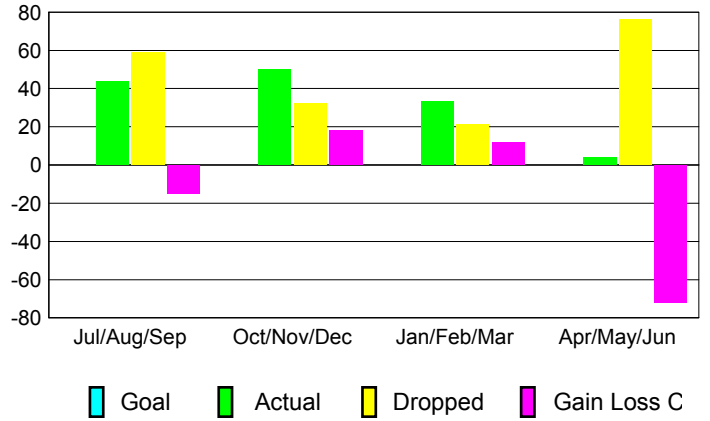

Membership Results 2012-2013
Goal, New, Dropped, Gain/Loss