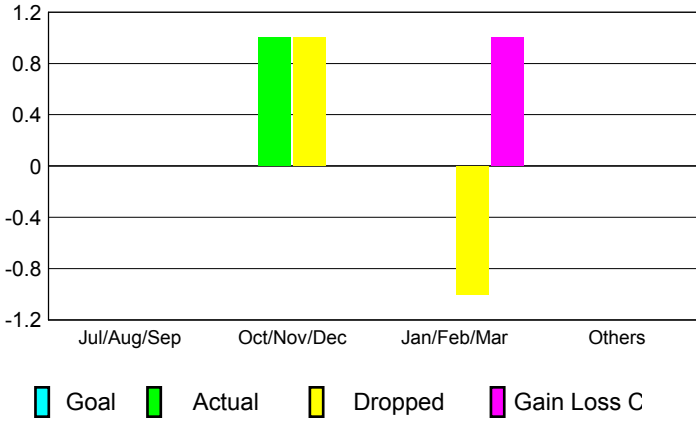

GMT: **ED LECIUS**

Location: **MASSACHUSETTS**

GMT CA: **1**

CLUBS

Month	New Club Goal	Actual New Clubs	Actual Dropped Clubs	Gain/Loss of Clubs
2012-2013				
Jul/Aug/Sep	0	0	0	0
Oct/Nov/Dec	0	1	1	0
Jan/Feb/Mar	0	0	-1	1
Apr/May/June	0	0	0	0
Totals	0	1	0	1

Club Results 2012-2013
Goal, New, Dropped, Gain/Loss

MEMBERSHIP

Month	Net Memb Goal	Actual New Memb	Actual Dropped Memb	Gain/Loss of Memb
2012-2013				
Jul/Aug/Sep	0	44	59	-15
Oct/Nov/Dec	0	50	32	18
Jan/Feb/Mar	0	33	21	12
Apr/May/June	0	4	76	-72
Totals	0	131	188	-57